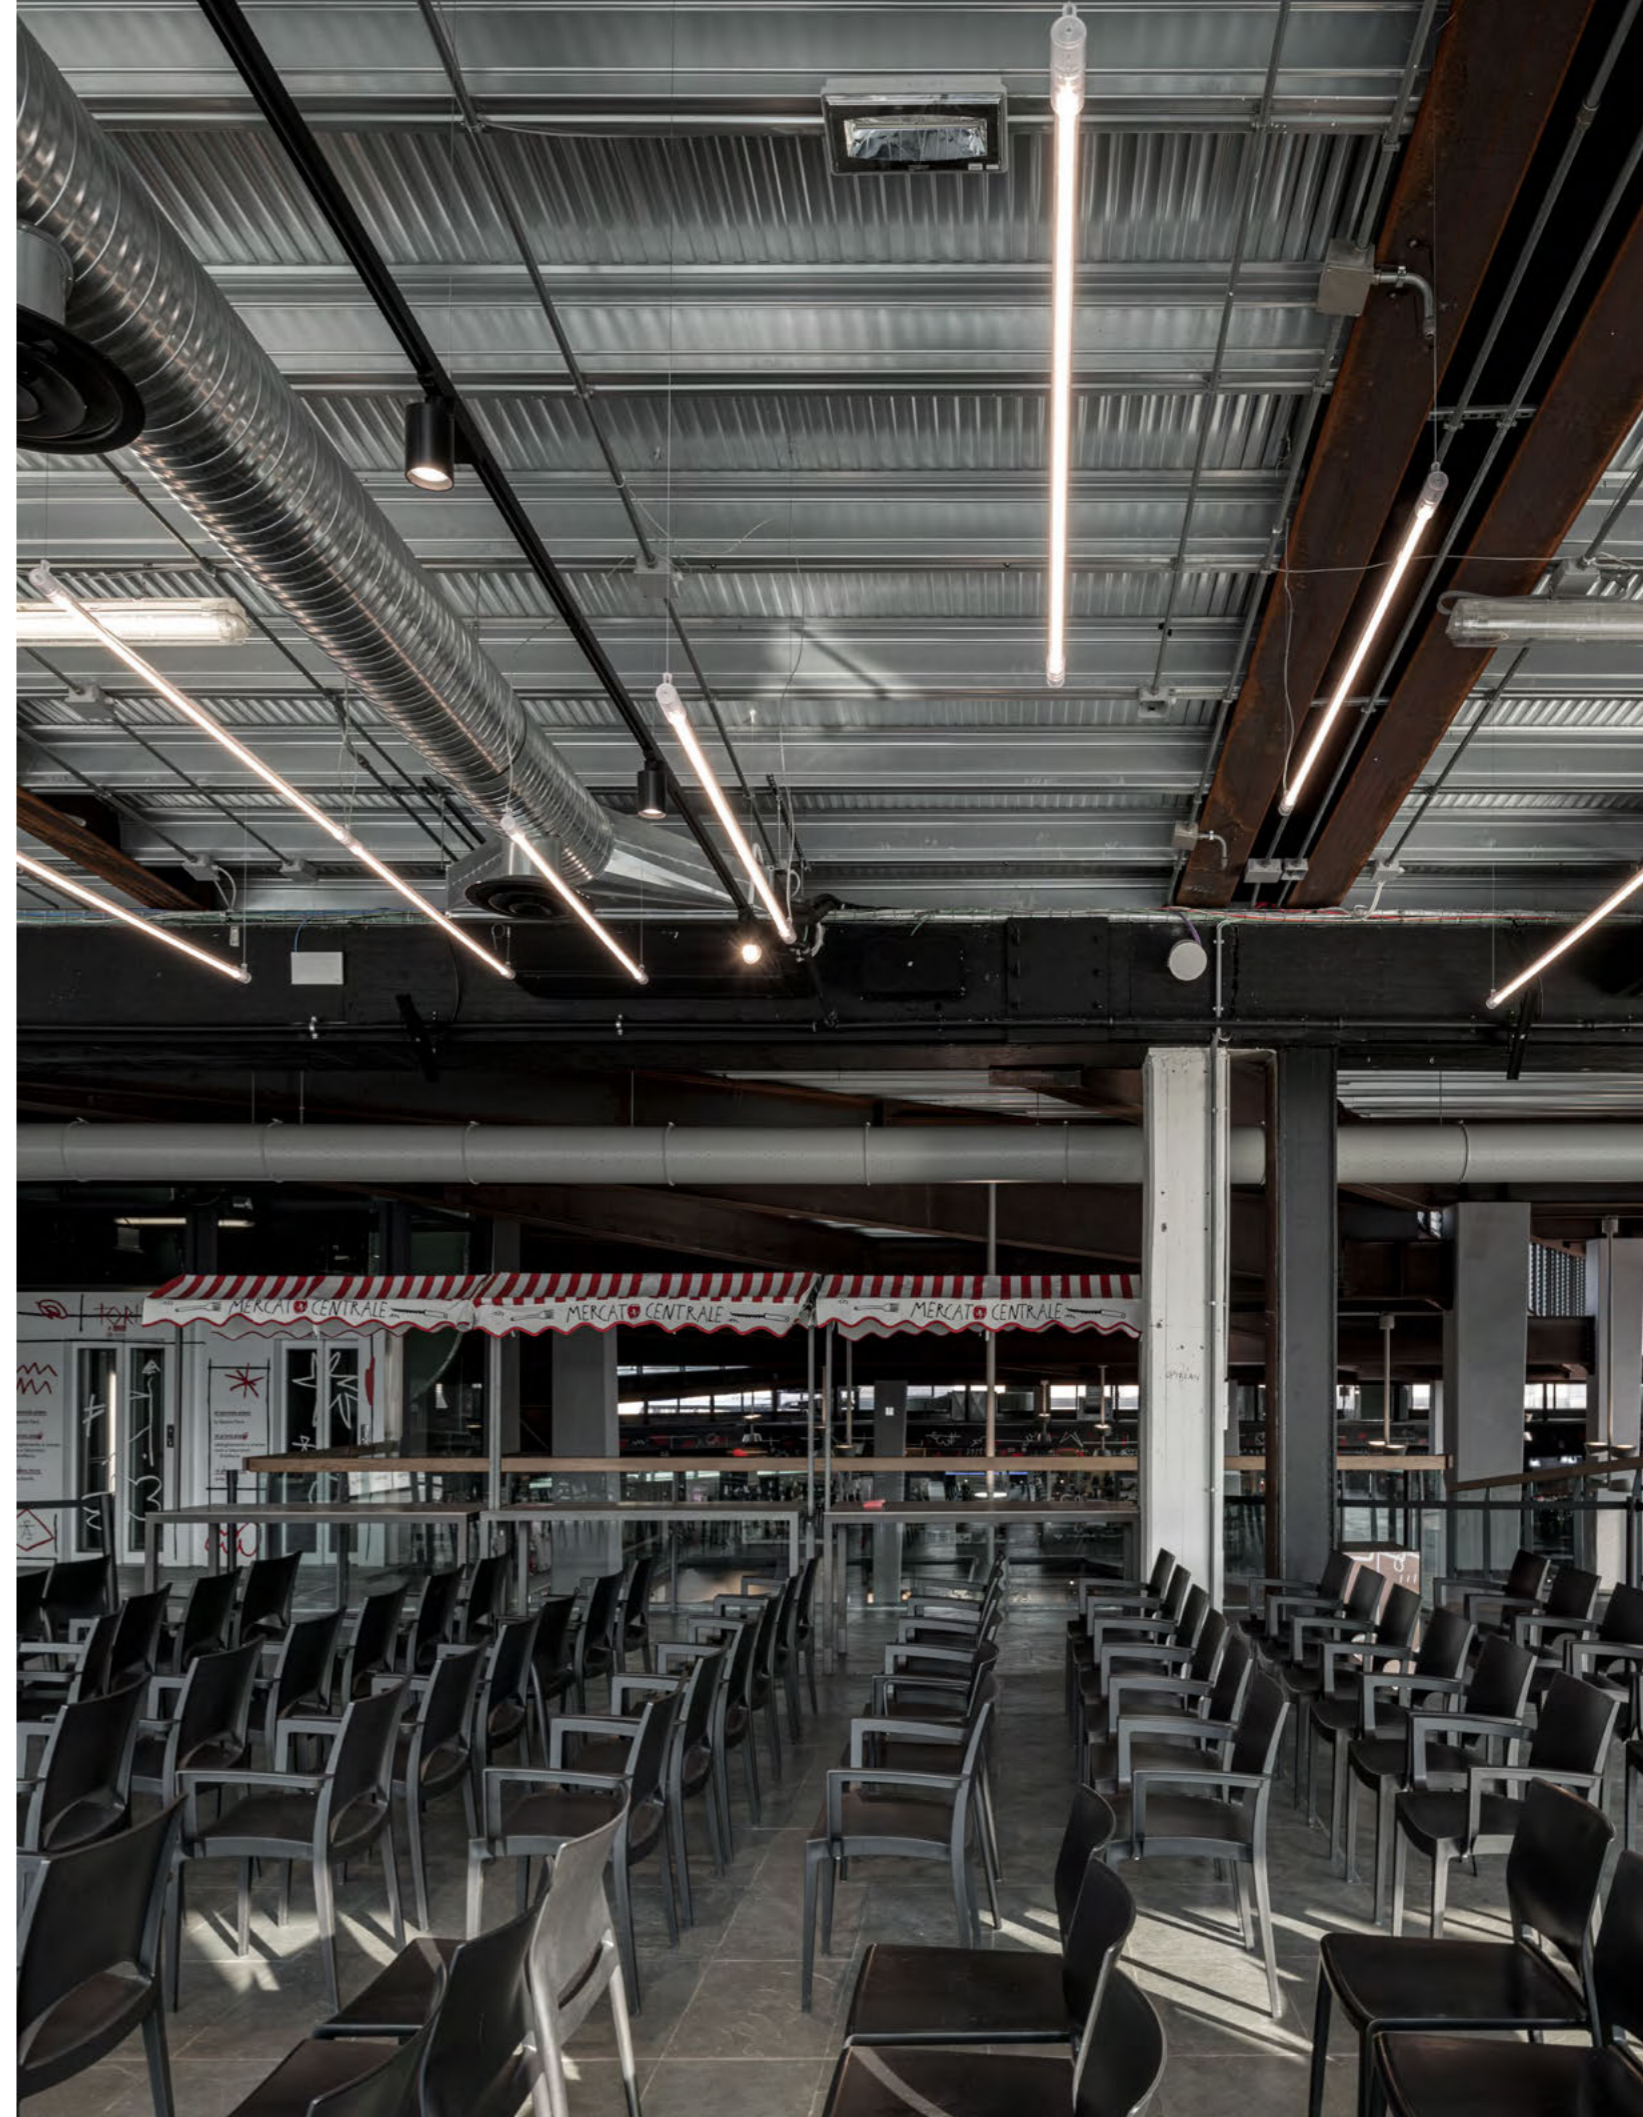

TORINO CENTRAL MARKET

📍 Piemonte | Torino | Italy

🏗️ Architect | Barbora Nacarova - Dolce e Luce Studio

🏠 Products | [Shanghai](#)