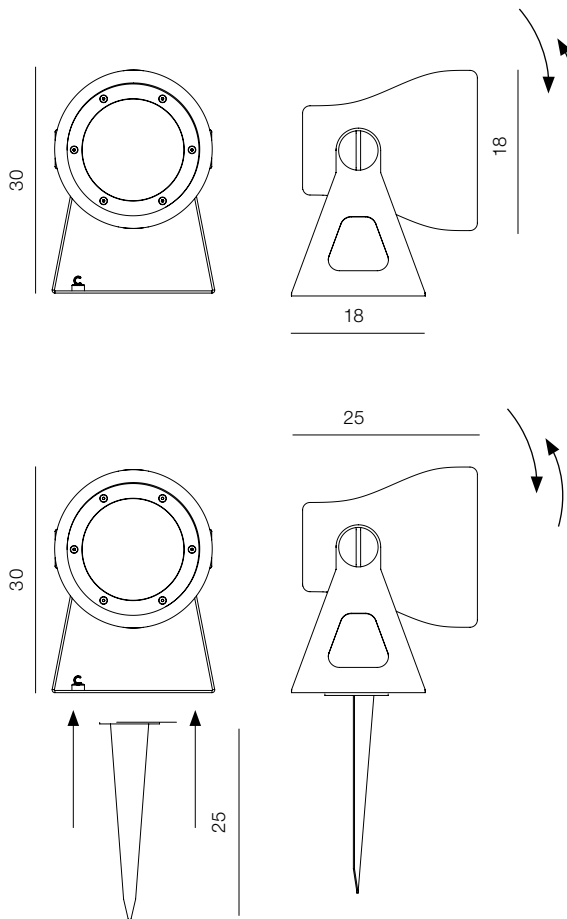

FROG

Lampada da esterno e interno a luce diretta orientabile. Da spostare liberamente grazie alla base di appoggio, in alluminio verniciato nel colore nero.

Corpo lampada stampato con tecnologia rotazionale, in polietilene nei colori: blu ottanio, arancio, giallo e antracite.

Diffusore in policarbonato trasparente.

Per lampadina a LED 20W o 14W.

Disponibile un picchetto per fissare la lampada a terra.

Outdoor and indoor lamp with adjustable direct light. Freely movable thanks to the aluminium base painted in black. Lamp body moulded with rotational technology in polyethylene in the colours: octane blue, orange, yellow and anthracite. Transparent polycarbonate diffuser. For LED bulb 20W or 14W. A peg is available to fix the lamp to the ground.

2309/BL ● blu ottanio / octane blue

2309/GI ● giallo / yellow

2309/AR ● arancio / orange

2309/AN ● antracite / anthracite

40166   picchetto per fissaggio a terra
peg for ground fixing (optional)

LAMPADINE / BULBS

510X   20W E27 PAR38 45° 1910lm 3000K

511X   14W E27 PAR38 75° 1400lm 3000K